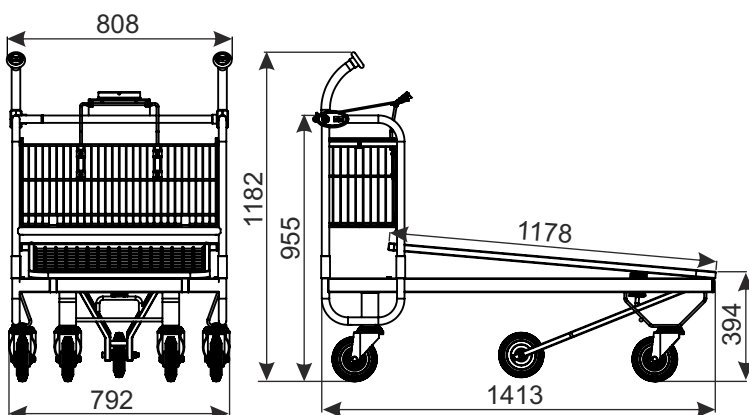

TRANSPORT TROLLEY CARRY 120M

TYPE	Carry 120M
BASKET CAPACITY	50 l
LOADING	500 kg
WHEEL DIAMETER	160 mm
FINISH	zinc plated + thermal setting lacquer
NESTING DISTANCE	340 mm

Additional equipment:
Clipboard A4.

PRODUCT NAME	FINISH	INDEX
Transport trolley Carry 120M	zinc plated + lacquer	919-351-204

W3 TRANSPORT TROLLEYS